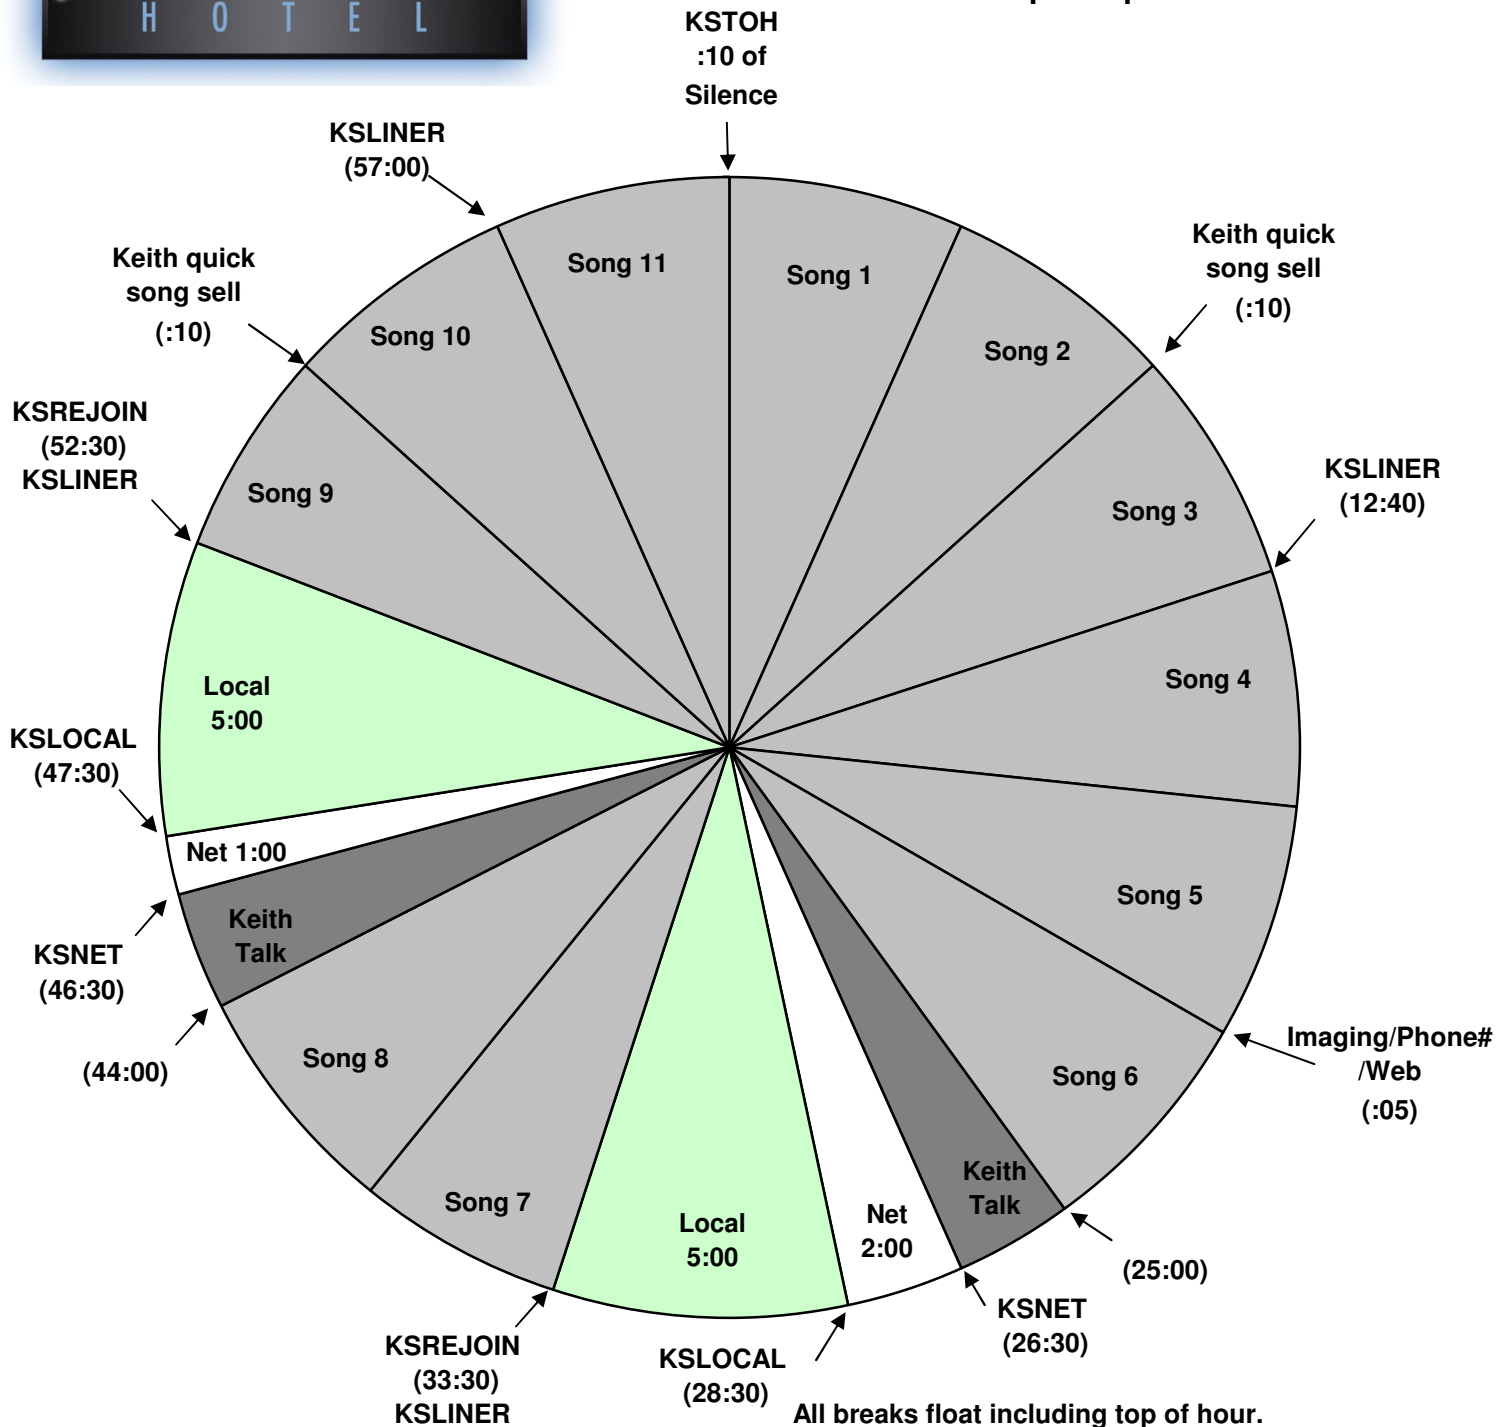

PROGRAM CLOCK

Effective October 12, 2011
 Premiere XDS PRO4-P Satellite
 Sunday - Friday, 7pm - 12am Eastern
 4pm - 9pm Pacific

All breaks float including top of hour.
 All times in () are approximate.
 Produced local i.d.'s fire after each local break.
 KSTOH: 10 seconds silence for produced station imaging into next song for Hours 2, 3, 4, & 5
 KSLOCAL: Local break, automation segment record stop & fired at the very end of the show (at :59:57).
 KSLINER: 05-second dry-voice liners.
 KSREJOIN: Show start, rejoin, internet rejoin & automation segment record start.
 KSNET: Internet stream break.